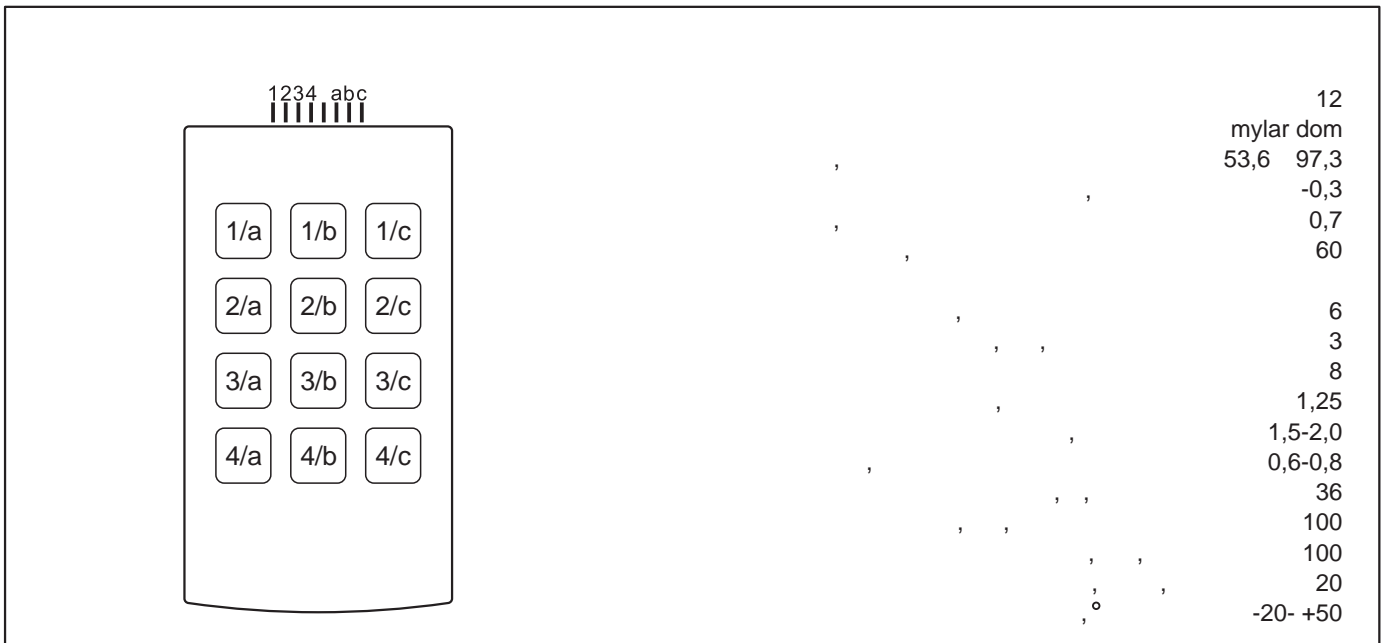

Medium Handheld (S-442710)

24

+21-38°

connector 8 FE-BT.