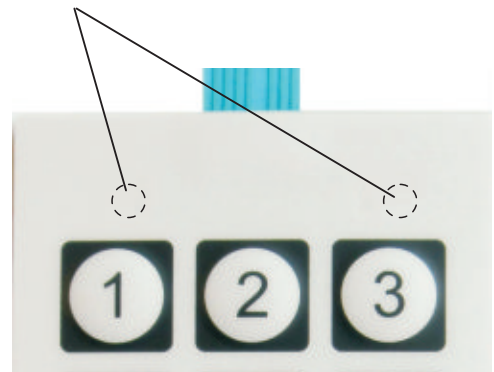

Medium Handheld (S-442710)

24

+21-38°

connector 8 FE-BT.