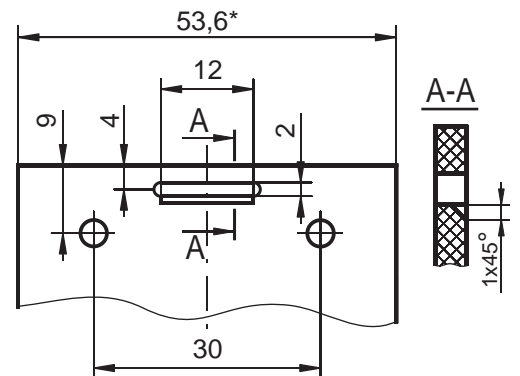

Medium Handheld (S-442710)

24

+21-38°

connector 8 FE-BT.